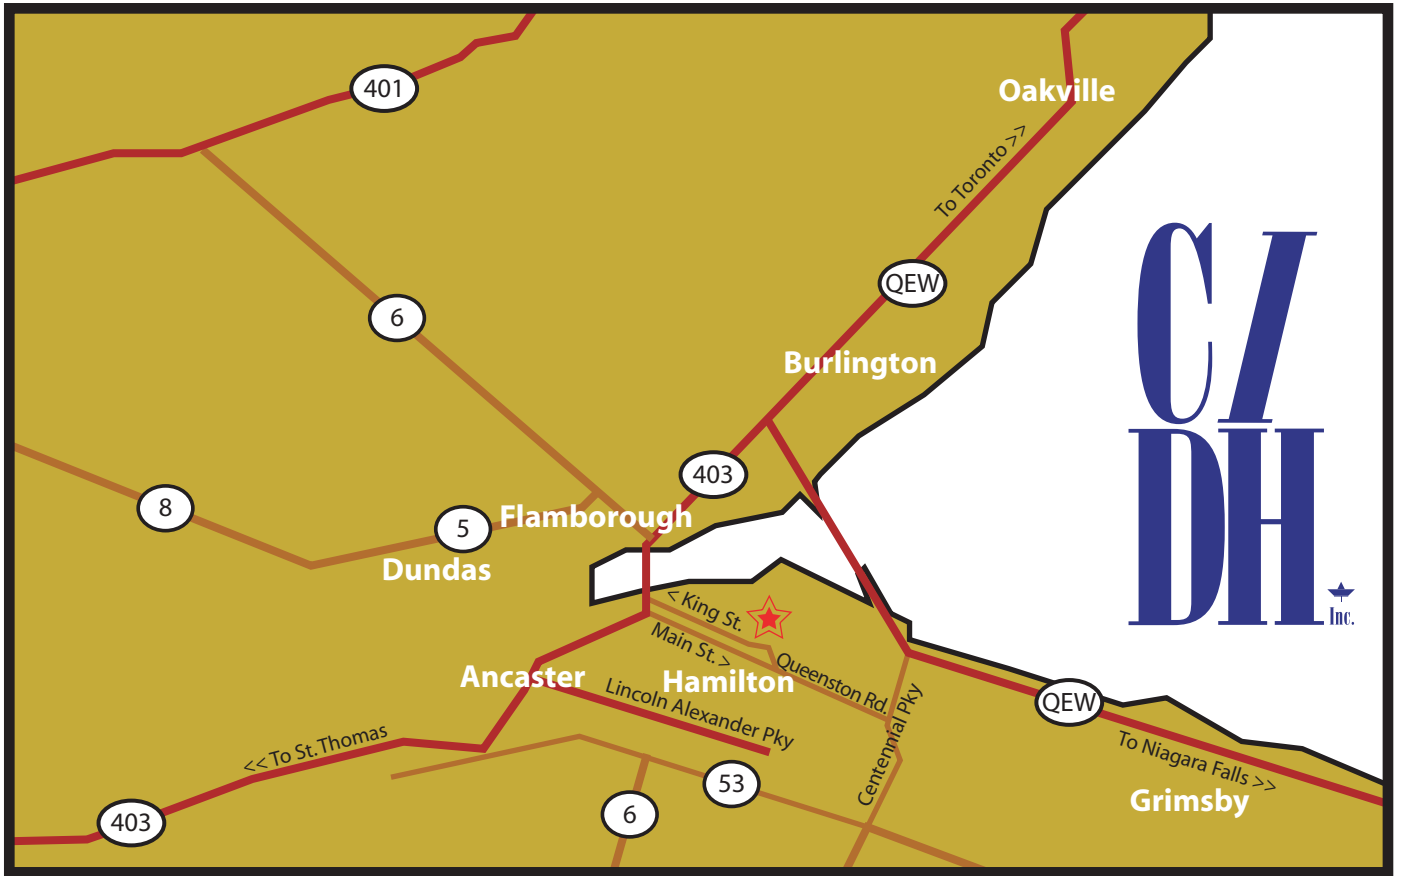

### **From Toronto:**

- QEW west to 403 West Hamilton.
- Exit 403 West at the Main St. East Exit (Main St. is a one way street).
- Proceed on Main St. until you get to Walnut Street.
- Turn left on Walnut St. and go to King St.
- Turn left on King St. and go to Mary St.
- Turn right on Mary St. There will be a parking lot on your left. Park in the lot.  
You are now parked behind the school. Walk back to King St. and enter through the front door.

### **From London:**

- Hwy 401 East to Hwy 403 East to Hamilton.
- Exit 403 East at the Main St. East Exit (Main St. is a one way street).
- Proceed on Main St. until you get to Walnut Street.
- Turn left on Walnut St. and go to King St.
- Turn left on King St. and go to Mary St.
- Turn right on Mary St. There will be a parking lot on your left. Park in the lot.  
You are now parked behind the school. Walk back to King St. and enter through the front door.

### **From Niagara Falls:**

- Take the QEW East towards Hamilton.
- Exit the QEW at Burlington Street.
- Proceed on Burlington Street until you get to Wellington St.
- Turn left on Wellington St. and go to King St.
- Turn right on King St. and proceed to Mary St.
- Turn right on Mary St. There will be a parking lot on your left. Park in the lot.  
You are now parked behind the school. Walk back to King St. and enter through the front door.

### **From Kitchener/Guelph:**

- Take Hwy. 401 to Hwy. #6 South.
- Go south on Hwy. #6 until you get to Hwy 403.
- Exit on to Hwy. 403 West Hamilton.
- Exit 403 West at the Main St. East Exit (Main St. is a one way street).
- Proceed on Main St. until you get to Walnut Street.
- Turn left on Walnut St. and go to King St.
- Turn left on King St. and go to Mary St.
- Turn right on Mary St. There will be a parking lot on your left. Park in the lot.  
You are now parked behind the school. Walk back to King St. and enter through the front door.